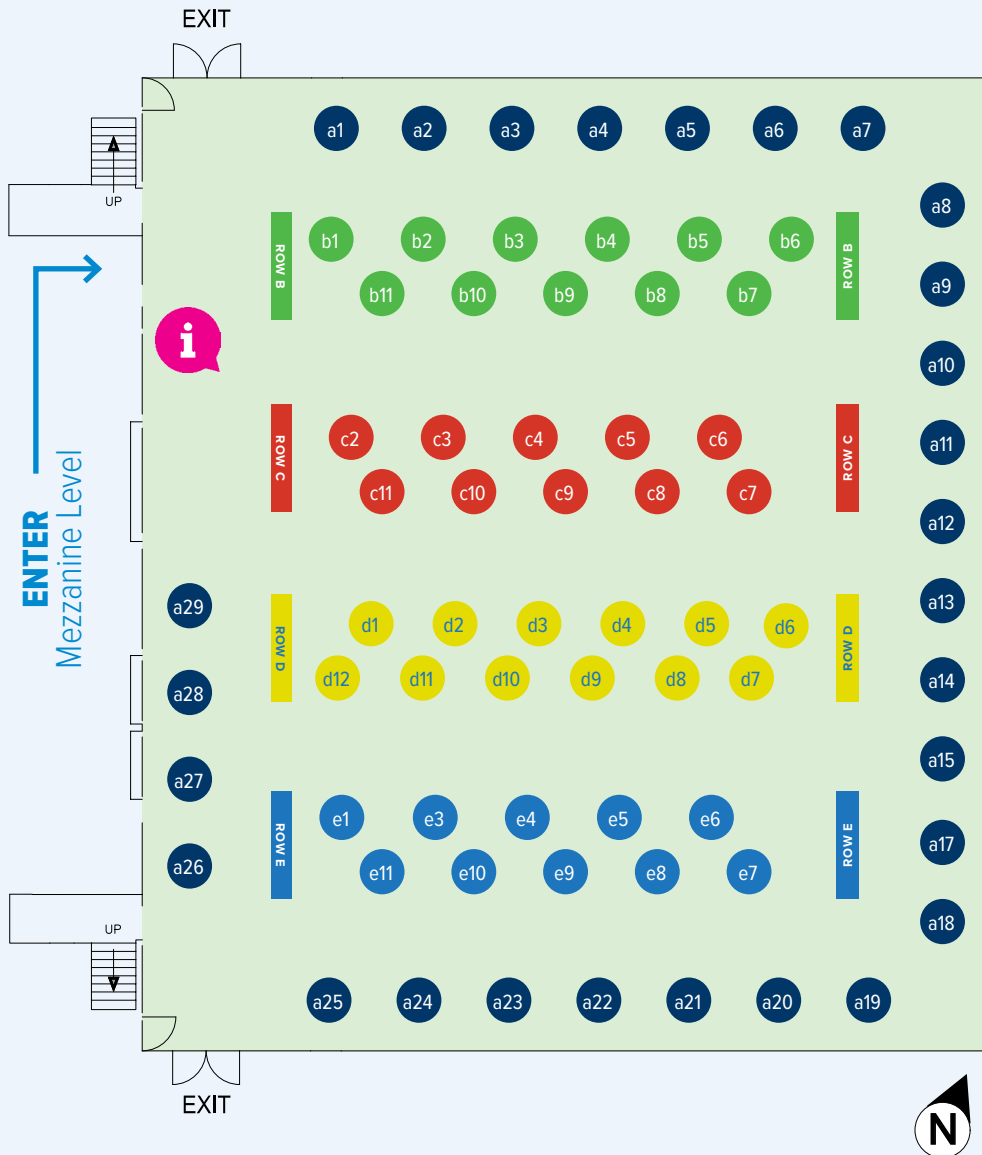

Exhibitor locations

INBARENDI (gymnasium)

Academy of Interactive Entertainment (AIE).....	a6	Civil Train SA / Civil Apprenticeships and Careers Ltd.....	a15	Adelaide Hills Recreation Centre.....	c10
Active Training.....	d1	Clayton Church Homes.....	e6	Motor Trade Association (MTA).....	b10
Adelaide Hills Student Pathways.....	a27	Clip Joint Education.....	a19	mteSA.....	a28
Adelaide Training and Employment Centre Inc. (ATEC).....	a26	Community Living Australia.....	e5	Music SA.....	a3
ADF Careers.....	b4	ConnectCare Summit Health.....	d6	myPhysioSA.....	c11
Ai Group Training.....	d8	Drakes Supermarkets.....	c2	PEER.....	e1
Alexander Symonds Surveying Consultants.....	a12	Duttons Adelaide Hills.....	b11	Plena Healthcare.....	e4
Alphacrucis University College.....	e10	Duxton Capital Pty Ltd.....	c4	Port Adelaide Football Club.....	a9
Arboregreen.....	d11	Flight One School of Engineering.....	a1	RacingSA.....	a22
Australian Chiropractic College.....	d4	Flinders University.....	b7	Rising Sun Pictures.....	a7
Australian College of Applied Professions (ACAP).....	b9	GE Hughes Construction Co.....	a14	SA Ambulance Service.....	b2
Australian Lutheran College.....	e9	headspace Mt Barker.....	d3	SA Metropolitan Fire Service.....	b6
Australian Nursing and Midwifery Education Centre (ANMEC).....	d5	Health Partners.....	a29	SAE Creative Media Institute.....	a5
Australian Signals Directorate.....	a2	ICHM – International College of Hotel Management.....	a18	SAIBT.....	e8
Babcock.....	a10	Jobs Statewide.....	d7	SAPOL.....	b5
Barossa Hills Fleurieu Local Health Network.....	d12	Klose's Supermarkets.....	a20	Services Australia.....	b3
Beyond Bank Australia.....	b1	Landhorne Creek Grape and Wine Inc.....	d10	SPE South Australia.....	a13
Beyond Ink.....	c6	Le Cordon Bleu Australia.....	a17	St Mark's College.....	c8
Born to Build.....	e11	Lincoln College.....	c7	SurveyingSA.....	a11
CCUSA- Global Work, Summer Camp, Intern and Volunteer Programs.....	a23	Lutheran Church of Australia.....	e9	Tabor College.....	b8
CDW Studios.....	a8	Mas National.....	a21	TAFE SA.....	d12
Chartered Accountants Australia and New Zealand.....	c5	Master Plumbers Association of SA.....	a25	The Ranges Early Learning Centre.....	d9
		Maxima.....	e3	The University of Adelaide.....	c9
		Media Makeup Academy.....	a4	Thomas Foods International.....	c3
		Mount Barker District Council.....	a24	University of South Australia.....	e7
		Mount Barker Mountain Pool &			

Information