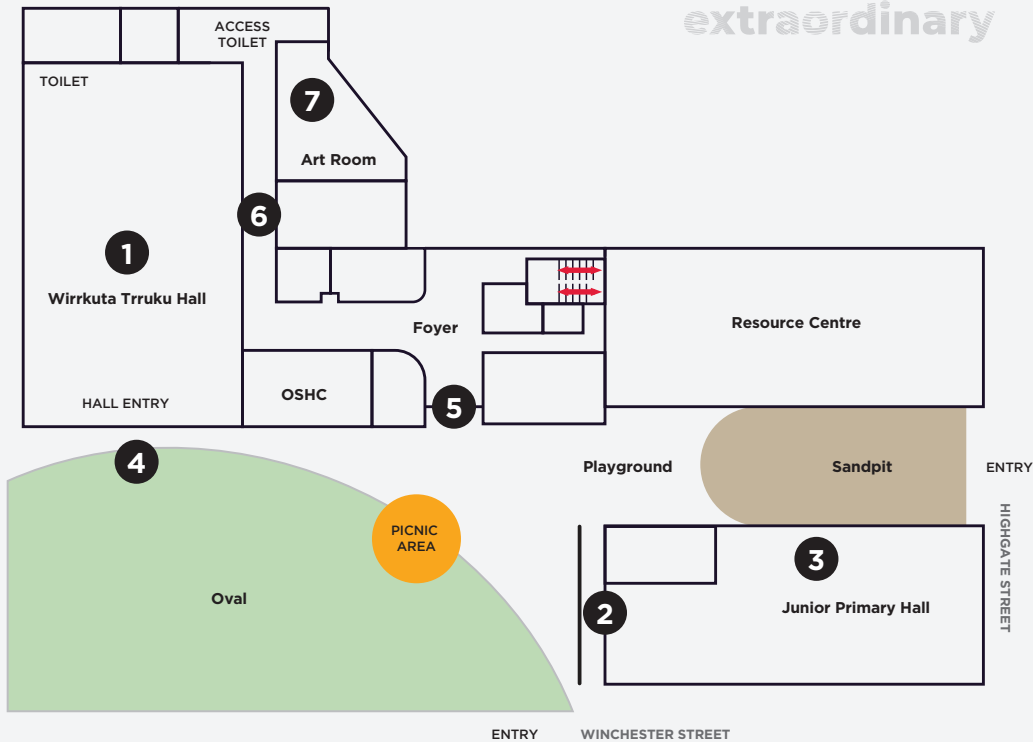

extraordinary

- 1 Wirrkuta Trruku Hall
- 2 Outdoor Stage (steps)
- 3 Outdoor Stage (verandah)
- 4 Outdoor Art Space
- 5 Wirrkuta Trruku Foyer
- 6 Wirrkuta Trruku Corridor
- 7 Art Room

MADD

Festival

Artwork across Year 3 to Year 6 on display

Year 3 to Year 6 Performances in Wirrkuta Trruku
and roving performances outdoors

Friday 1st
NOVEMBER
4.30-7.00pm

ALL WELCOME

extraordinary

Performance Programme

- 4:30 **Acknowledgement of Country & Welcome**
Wirrkuta Trruku
- 4:40 **St John's Concert Band**
Wirrkuta Trruku
- 4:55 **Level 1 Dance Program**
Wirrkuta Trruku
- 5:05 **St Peters & St John's 3/4 Choir**
Wirrkuta Trruku
- 5:15 **St John's Chamber Strings**
Outdoor Stage (steps)
- 5:20 **St John's Vocal Ensemble**
Wirrkuta Trruku
- 5:30 **St John's 3/4 Dance Lunch Club**
Wirrkuta Trruku
- 5:40 **St John's Junior Strings**
Outdoor Stage (steps)
- 5:50 **St Peters 5/6 Chair Percussion**
Wirrkuta Trruku
- 6:00 **St Peters 3/4 Dance**
Wirrkuta Trruku
- 6:10 **St John's Chapel Band**
Wirrkuta Trruku
- 6:20 **St John's Rock Band**
Wirrkuta Trruku
- 6:25 **St Peters 3/4 Bucket Drumming**
Outdoor Stage (verandah)
- 6:30 **St John's & St Peters 5 and 6 Drama**
Wirrkuta Trruku
- 6:45 **St John's Percussion**
Outdoor Stage (verandah)
- 6:55 **Combined Choir Finale**
Wirrkuta Trruku
- 7:00 **Farewell**
Wirrkuta Trruku

Students to be at their stage 10 minutes before performance

Visual Arts Exhibition

Art Room
Wirrkuta Trruku Corridor
Treehouse Foyer

Artwork across Year 3 to Year 6 on display

**Year 3 to Year 6 Performances in Wirrkuta Trruku
and roving performances outdoors**